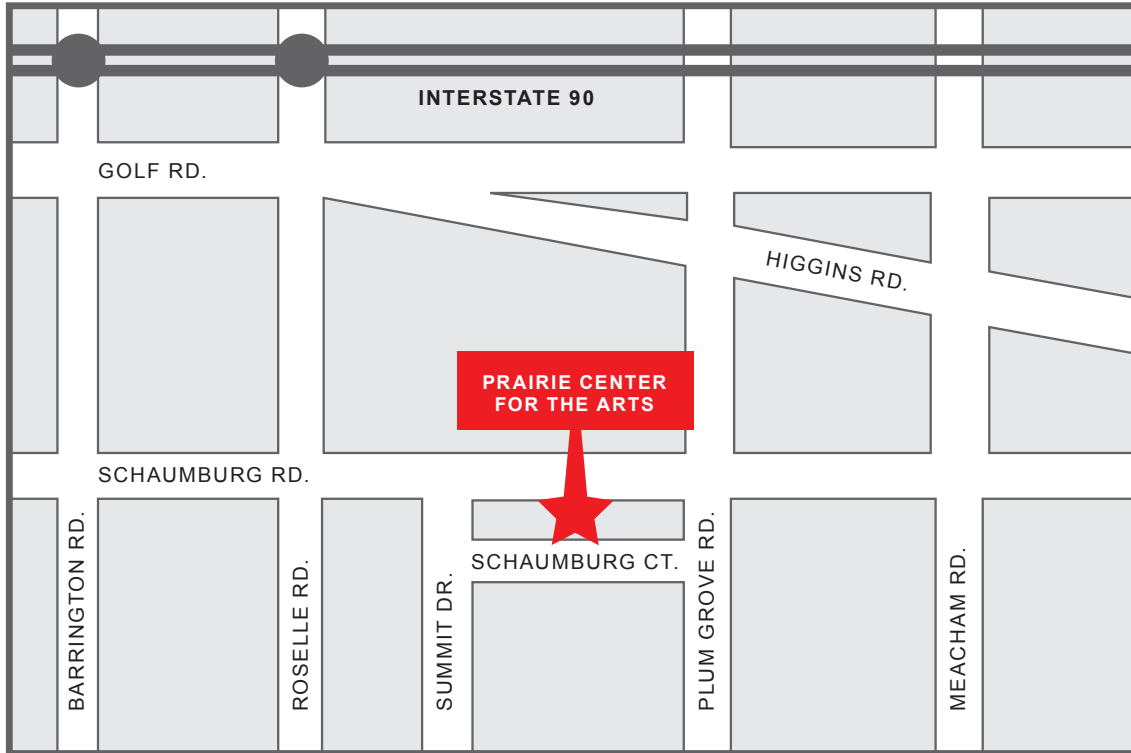

PRAIRIE CENTER FOR THE ARTS: 201 SCHAUMBURG COURT, SCHAUMBURG IL

From East (Chicago):

Take I-90/I-94 West. Merge I-90 West. Take the North Elmhurst Road exit. Turn left onto IL-83. Turn slight right onto Higgins (IL-72). Turn left onto Meacham Road. Turn right onto Schaumburg Road. Turn left onto Prairie Center Drive. Prairie Center Drive becomes Schaumburg Court.

From North: Take I-90 to IL-53 S. Take the Higgins exit. Turn right at the bottom of the exit ramp. Turn left onto Meacham Road. Turn right onto Schaumburg Road. Turn left onto Prairie Center Drive. Prairie Center Drive becomes Schaumburg Court.

From I-290:

Take I-290 West until it merges with IL-53 N. Exit Higgins and follow above directions from Higgins to Prairie Center.

From I-355:

Take I-355 until it merges with IL-53 N. Exit Higgins and follow above directions from Higgins to Prairie Center.