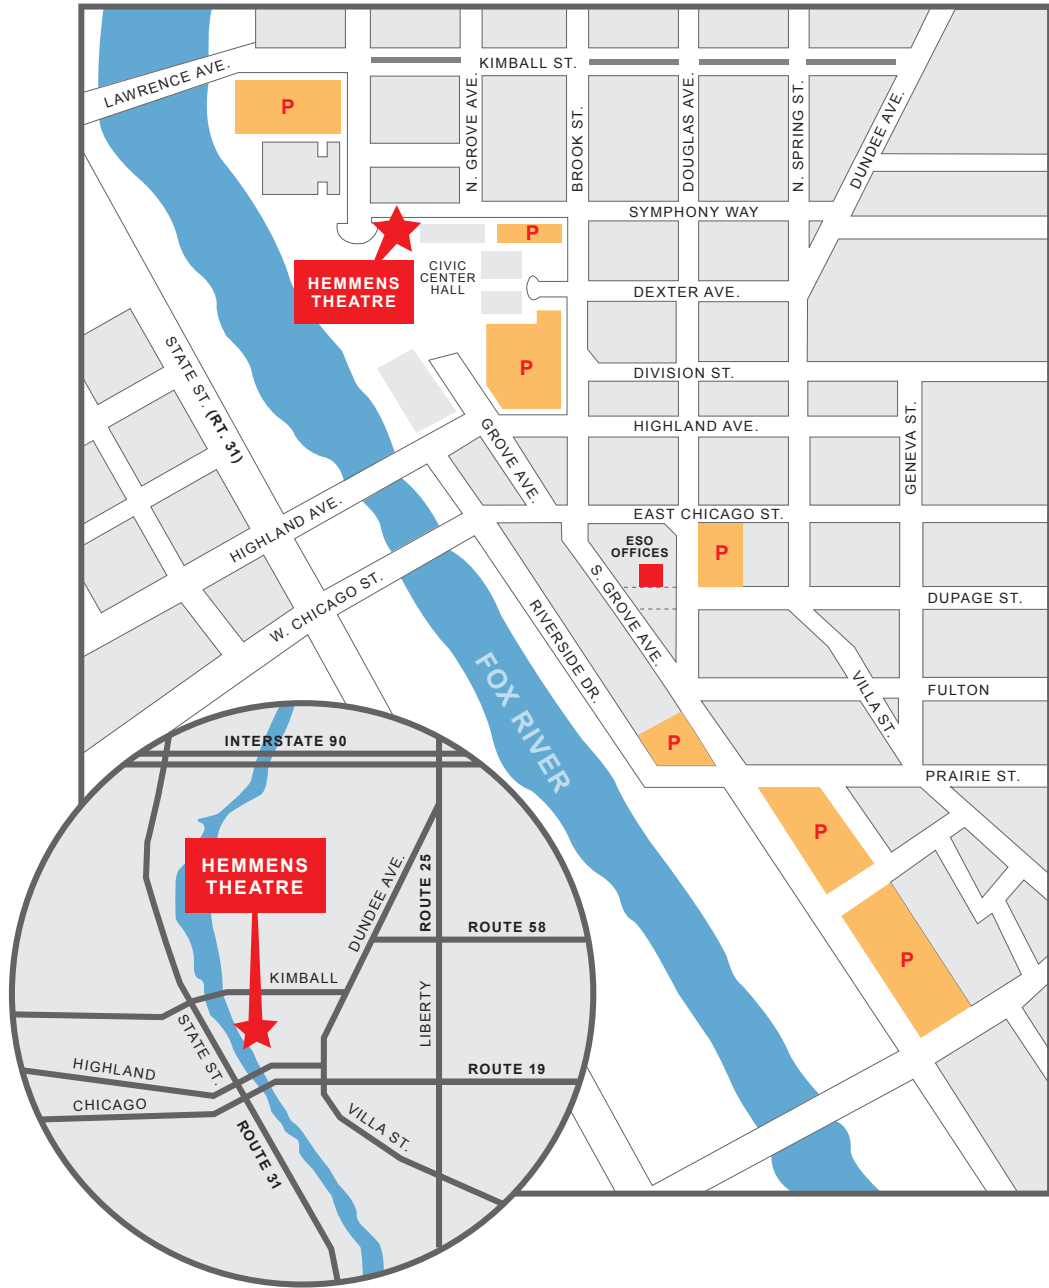

# HEMMENS THEATRE: 45 SYMPHONY WAY, ELGIN IL

## From the North or West (I-90):

Take I-90 East (toward Chicago).  
Exit IL-31 South. This is an exact change  
\$0.60 exit ramp. Turn left on Kimball  
Street. Turn right on Grove Avenue and  
proceed to the Hemmens at the corner  
of Symphony Way and North Grove Ave.

## From East (Chicago):

Take I-90 West (toward Rockford).  
Exit IL-31 South. This is an exact change  
\$0.60 exit ramp. Turn left on Kimball  
Street. Turn right on Grove Avenue and  
proceed to the Hemmens at the corner  
of Symphony Way and North Grove Ave.

## From South:

Take IL-59 N to US-20 (Lake Street toward  
Elgin). Turn left on US-20. Take US-20 to  
IL-31. Turn right and head North. Turn right  
on Kimball Street. Turn right on Grove Avenue  
and proceed to the Hemmens at the corner  
of Symphony Way and North Grove Ave.